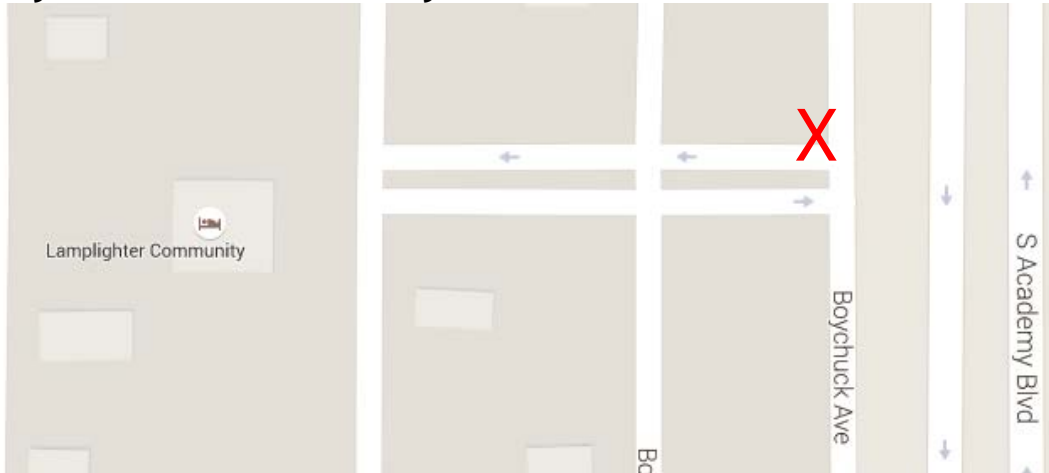

ROUTE/RUTA #5

BUS STOP	ACTIVITIES DROP-OFF TIME
YMCA/Sierra	4:30pm*
Giberson Elementary	4:25pm*
Turman Elementary	4:20pm*

*Please note: the afternoon buses drop off in reverse order

*****Please see attached maps for specific bus stop locations**

BUS STOPS / PARADAS

PLEASE NOTE, THE BUS STOP LOCATIONS ARE LISTED IN ALPHABETICAL ORDER.
LAS UBICACIONES DE LAS PARADAS DE AUTOBUS ESTA EN UN ORDER ALFABÉTICO.

AFTERNOON CIRCLE PARK

At Park on Afternoon Circle near Gazebo

BOYCHUCK AVENUE

Boychuck Ave near Academy and Hancock

BRICKER ELEMENTARY/ PANORAMA

Where Fenton Road meets Panorama Park

CANYON RIDGE MOBILE HOME PARK
Entrance of park

CARMEL MIDDLE SCHOOL
Van Diest Park on Verde Drive near Carmel Middle School