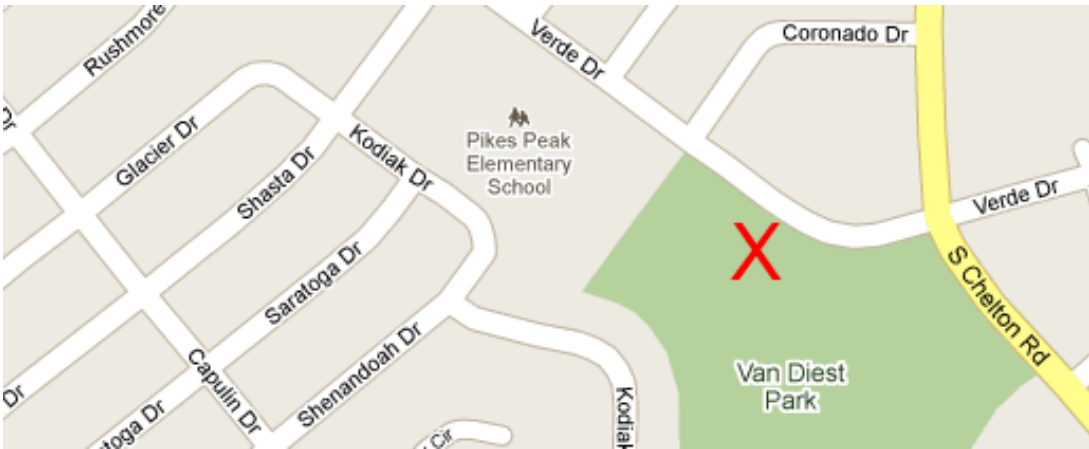

BUS STOPS / PARADAS

PLEASE NOTE, THE BUS STOP LOCATIONS ARE LISTED IN ALPHABETICAL ORDER.
LAS UBICACIONES DE LAS PARADAS DE AUTOBUS ESTA EN UN ORDER ALFABÉTICO.

AFTERNOON CIRCLE PARK

At Park on Afternoon Circle near Gazebo

BOYCHUCK AVENUE

Boychuck Ave near Academy and Hancock

BRICKER ELEMENTARY/ PANORAMA

Where Fenton Road meets Panorama Park

CANYON RIDGE MOBILE HOME PARK
Entrance of park

CARMEL MIDDLE SCHOOL
Van Diest Park on Verde Drive near Carmel Middle School

CENTENNIAL ELEMENTARY
El Morro Road in front of Centennial Park

FENTON & DOHERTY

Near where Fenton Road and Doherty Road meet

GIBERSON ELEMENTARY

Where Wylie Lane meets Giberson Park

GRACE BE UNTO YOU CHURCH

Corner of Chelton Rd and Airport Road in the church parking lot

LEXINGTON VILLAGE/THE MEADOWS
Corner of Astrozon Blvd and Dover Dr.

MEADOWLARK PARK
Elizabeth St & Dickens Drive near Meadowlark Park

MONTEREY ELEMENTARY
Corner of Monterey Road and Ventura Drive near Monterey Elementary