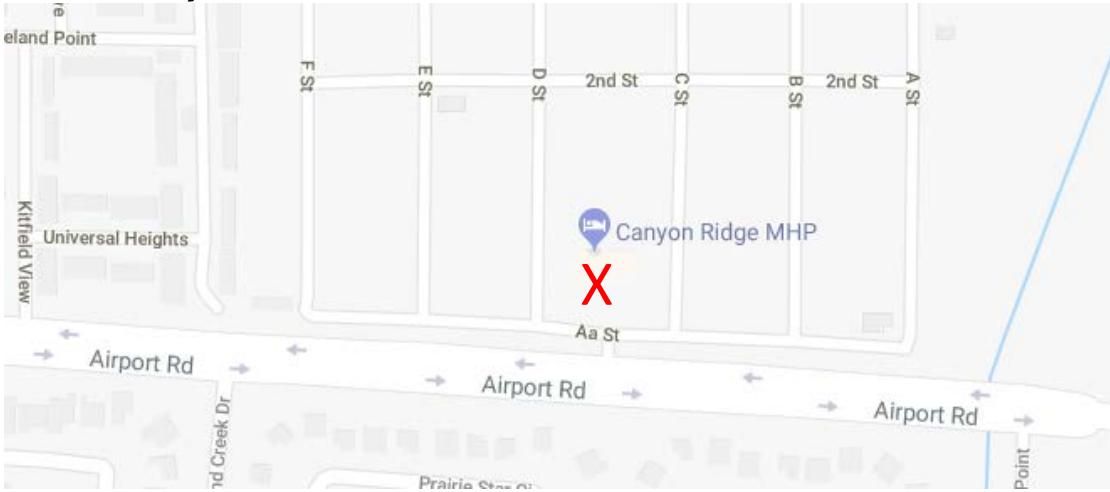

BUS STOPS / PARADAS

PLEASE NOTE, THE BUS STOP LOCATIONS ARE LISTED IN ALPHABETICAL ORDER.
LAS UBICACIONES DE LAS PARADAS DE AUTOBUS ESTA EN UN ORDER ALFABÉTICO.

AFTERNOON CIRCLE PARK

At Park on Afternoon Circle near Gazebo

BOYCHUCK AVENUE

Boychuck Ave near Academy and Hancock

BRICKER ELEMENTARY/ PANORAMA

Where Fenton Road meets Panorama Park

CANYON RIDGE MOBILE HOME PARK
Entrance of park

CARMEL MIDDLE SCHOOL
Van Diest Park on Verde Drive near Carmel Middle School

CENTENNIAL ELEMENTARY
El Morro Road in front of Centennial Park

FENTON & DOHERTY

Near where Fenton Road and Doherty Road meet

GIBERSON ELEMENTARY

Where Wylie Lane meets Giberson Park

GRACE BE UNTO YOU CHURCH

Corner of Chelton Rd and Airport Road in the church parking lot

LEXINGTON VILLAGE/THE MEADOWS
Corner of Astrozon Blvd and Dover Dr.

MEADOWLARK PARK
Elizabeth St & Dickens Drive near Meadowlark Park

MONTEREY ELEMENTARY
Corner of Monterey Road and Ventura Drive near Monterey Elementary