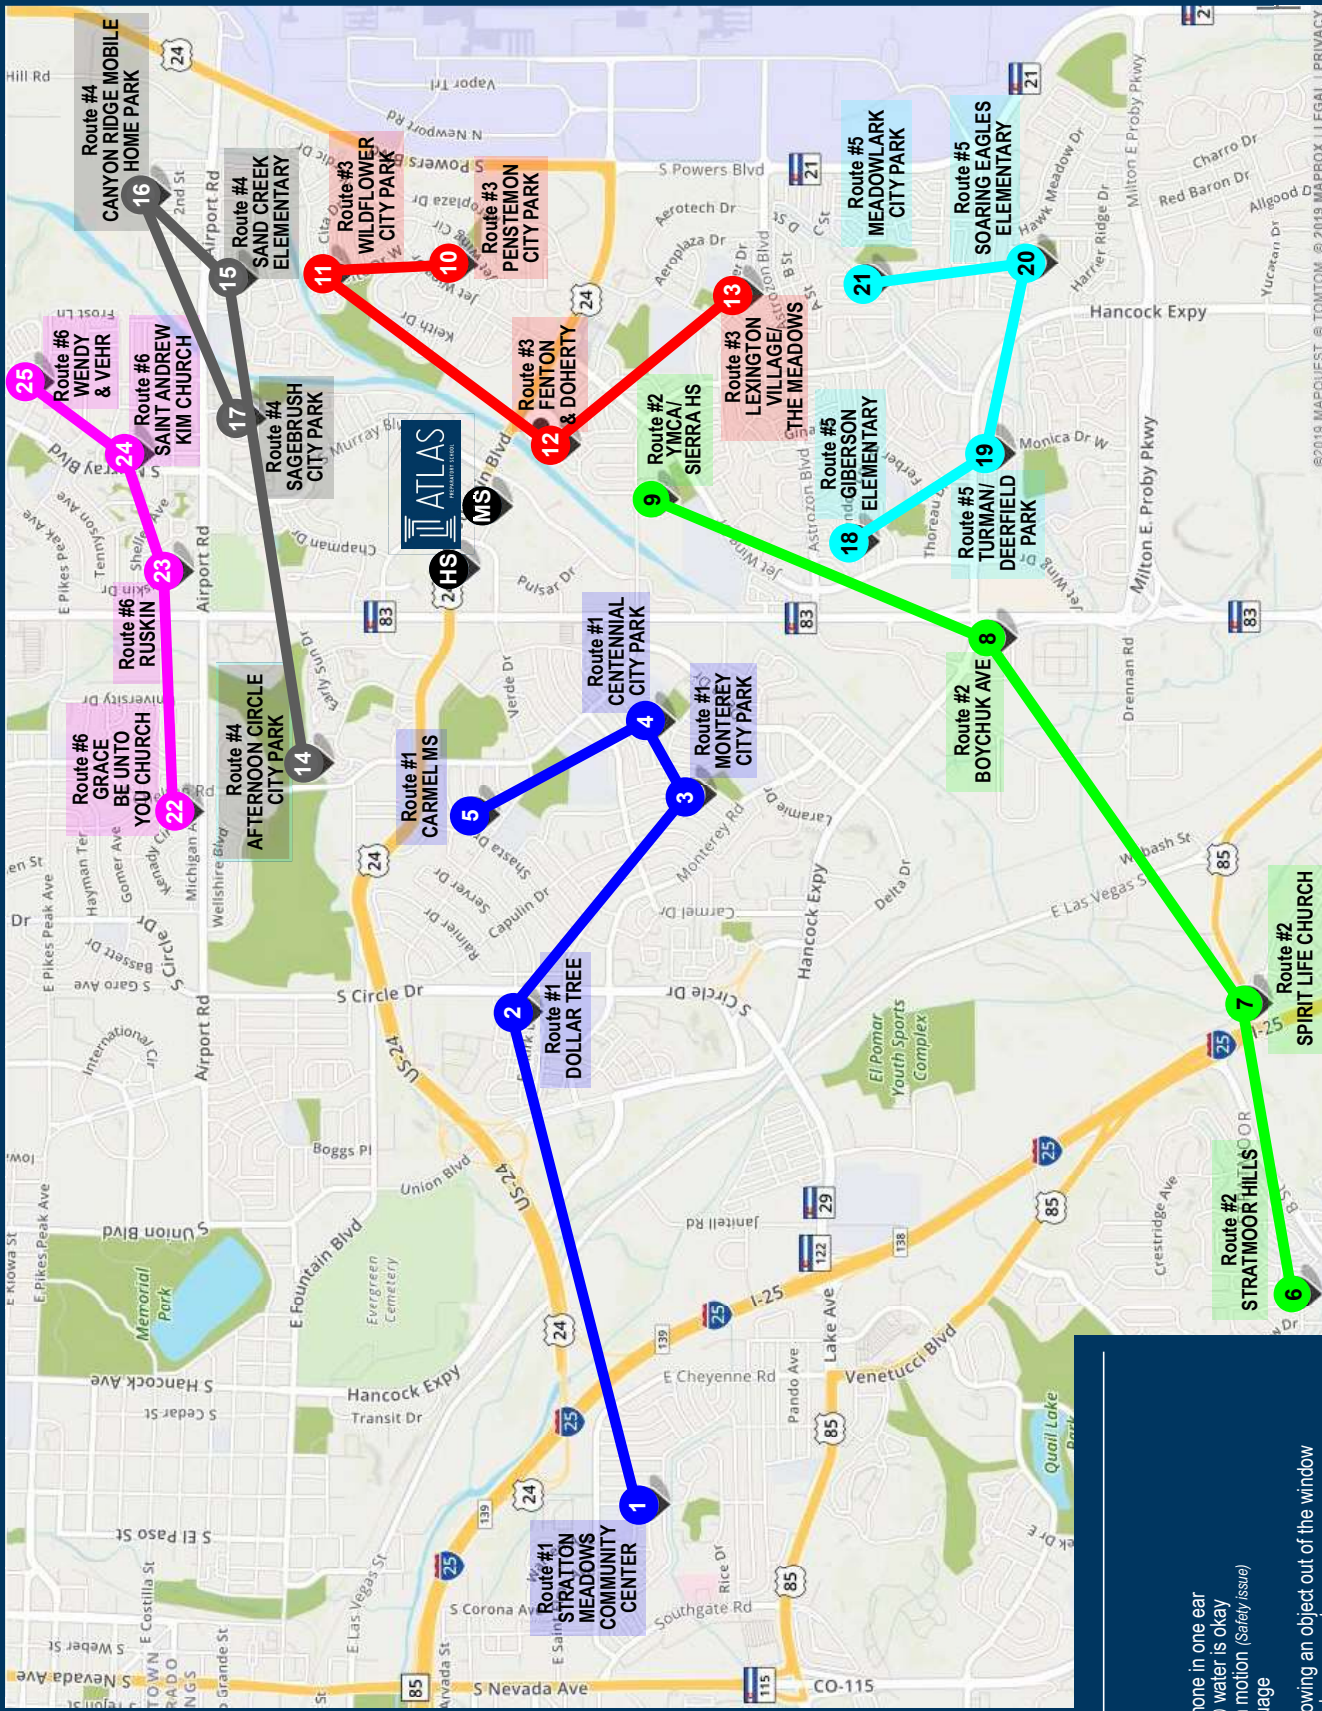

For bus route times & updated information

Download the "Flyer School" app and add our school

or go to www.atlasprep.org and look in Family Resources

STAY INFORMED follow us on...

www.facebook.com/AtlasPrep/

CONSEQUENCES

- Students may be given seat assignments at any time at the discretion of the bus driver/monitor
- 1st Offense** Warning – notify advisor and/or parents
 - 2nd Offense** 1 school day off the bus (to and from school)
 - 3rd Offense** 3 school days off the bus (to and from school)
 - 4th Offense** 5-10 school days off the bus (to and from school)

Fighting ZERO TOLERANCE
Automatic 3-5 days off the bus (to and from school)

HOME OF THE

GRYPHONS

PREPARATORY SCHOOL

2019-2020 School Bus Route

©2019 MAPQUEST. © TOMTOM. © 2019 MAPBOX | LEGAL | PRIVACY

Para horarios de rutas de autobuses e información actualizada.

Peleando TOLERANCIA CERO

Automáticamente de 3-5 días fuera del autobús (hacia y desde la escuela)

HOGAR DE LOS

GRIFOS

ATLAS

PREPARATORY SCHOOL

2019-2020 Ruta del Autobús Escolar

©2019 MAPQUEST. © TOMTOM. © 2019 MAPPROX | LEGAL | PRIVACY