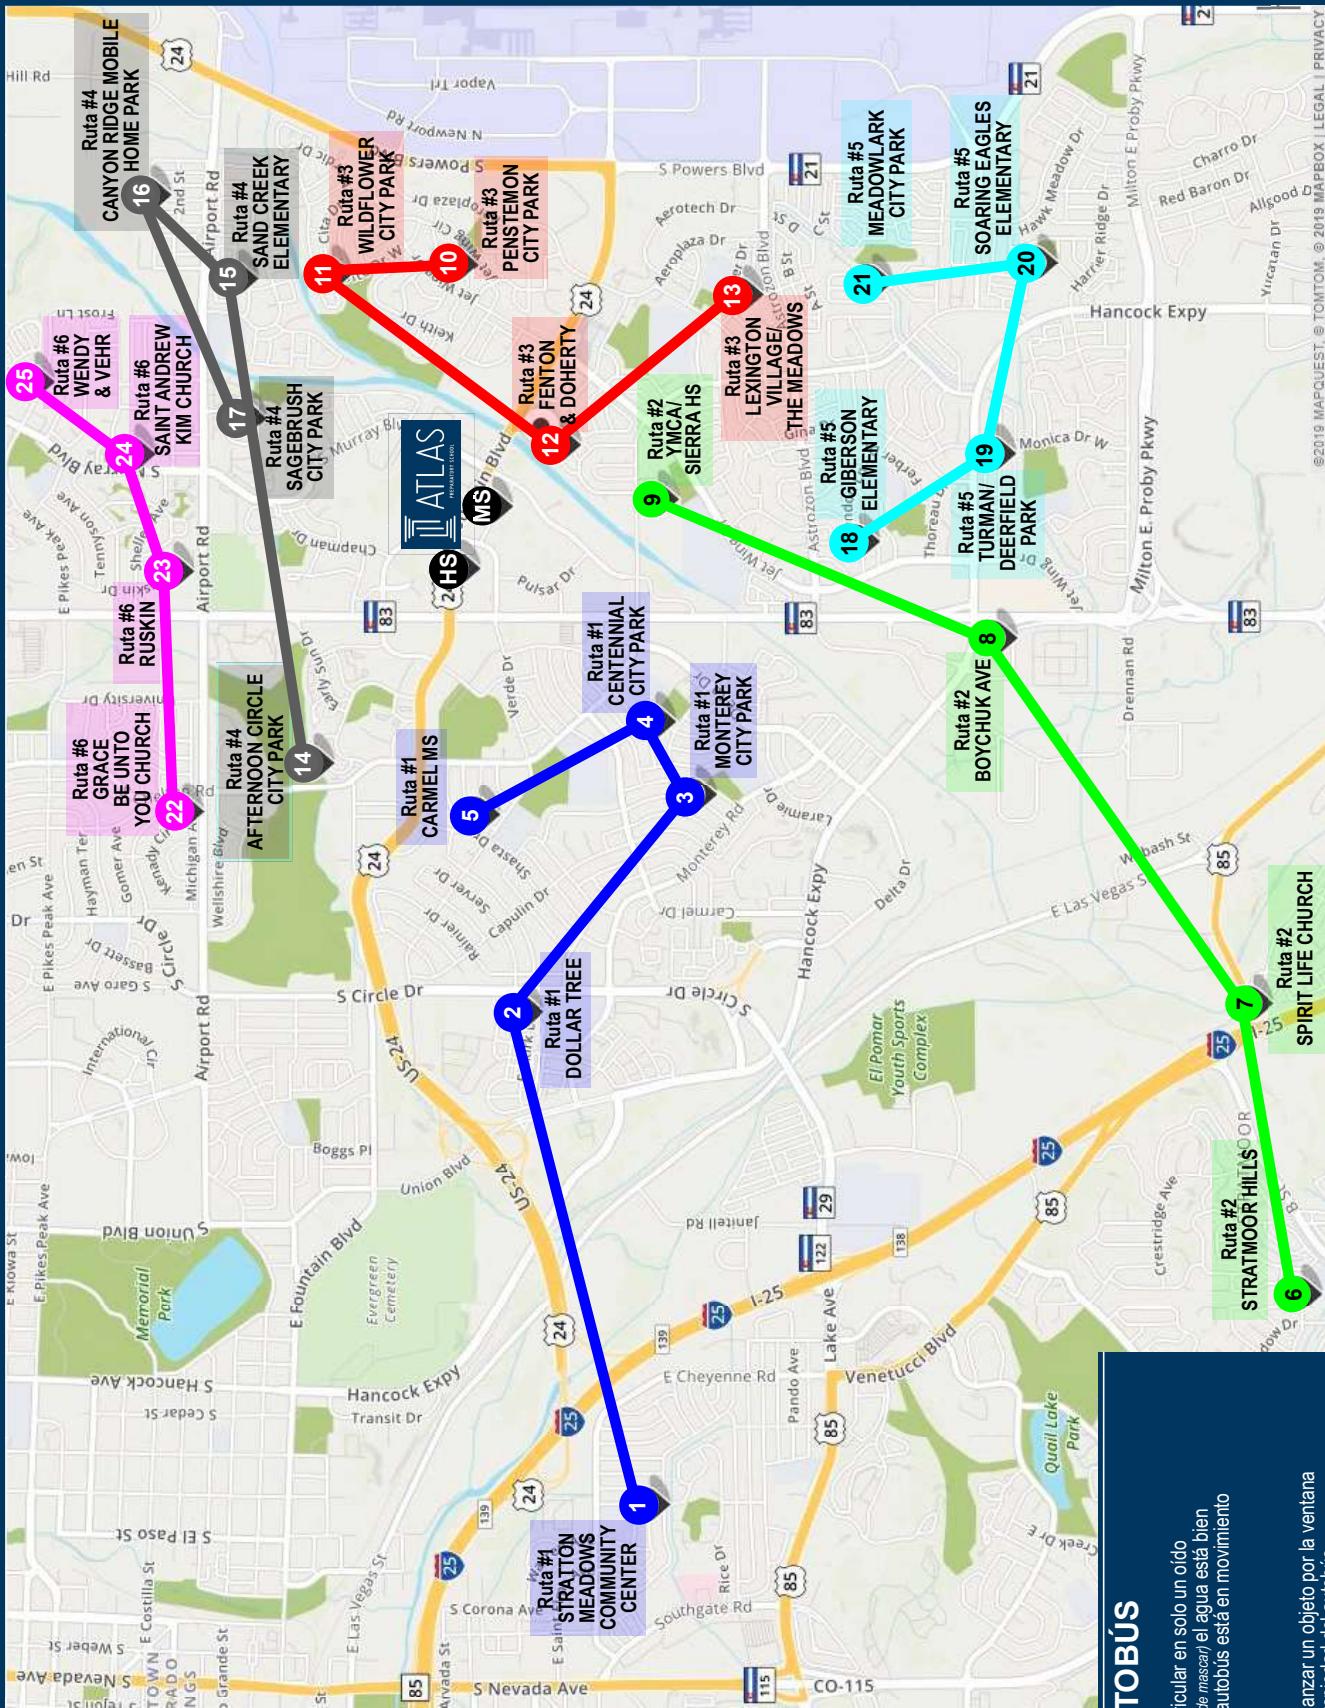

CONSEQUENCES

- Students may be given seat assignments at any time at the discretion of the bus driver/monitor
- 1st Offense** Warning – notify advisor and/or parents
 - 2nd Offense** 1 school day off the bus (to and from school)
 - 3rd Offense** 3 school days off the bus (to and from school)
 - 4th Offense** 5-10 school days off the bus (to and from school)

Fighting ZERO TOLERANCE
Automatic 3-5 days off the bus (to and from school)

HOME OF THE

GRYPHONS

PREPARATORY SCHOOL

2019-2020 School Bus Route

©2019 MAPQUEST. © TOMTOM. © 2019 MAPBOX | LEGAL | PRIVACY

Para horarios de rutas de autobuses e información actualizada.

Descarga la aplicación "Flyer School" y agrega a nuestra escuela

o vaya al citio

www.atlasprep.org

y elija Recursos de las Familias

MANTENENTE INFORMADO y siguenos en...

www.facebook.com/AtlasPrep/

REGLAS y POLIZA de AUTOBUS

Peleando TOLERANCIA CERO

Automáticamente de 3-5 días fuera del autobús (hacia y desde la escuela)

HOGAR DE LOS

GRIFOS

ATLAS

PREPARATORY SCHOOL

2019-2020 Ruta del Autobús Escolar

©2019 MAPQUEST. © TOMTOM. © 2019 MAPPROX | LEGAL | PRIVACY