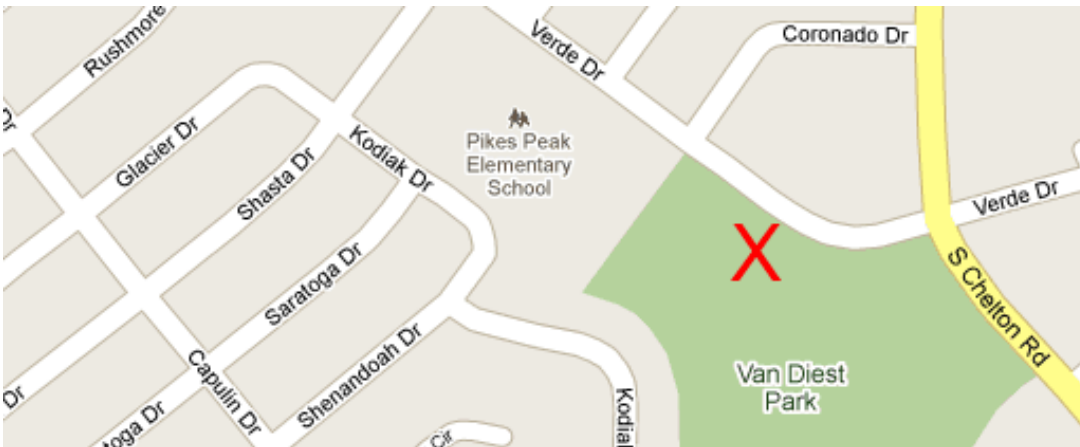

CARMEL MIDDLE SCHOOL
Van Diest Park on Verde Drive near Carmel Middle School