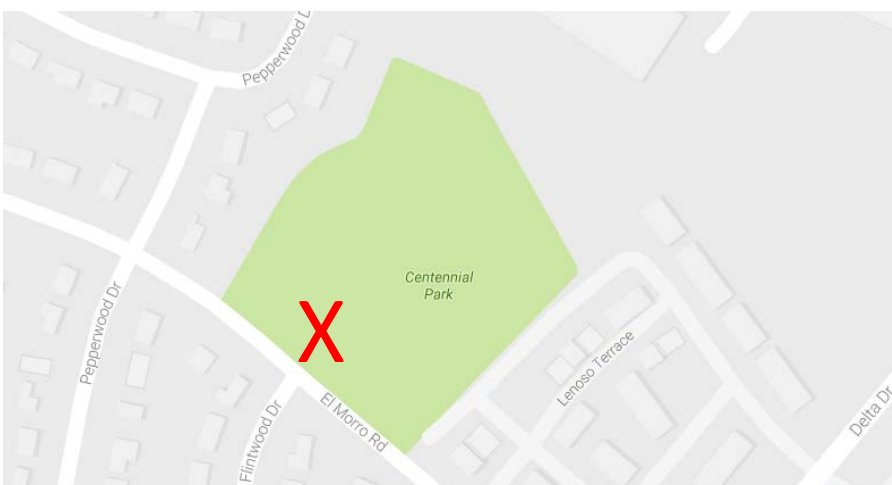

CENTENNIAL ELEMENTARY
El Morro Road in front of Centennial Park