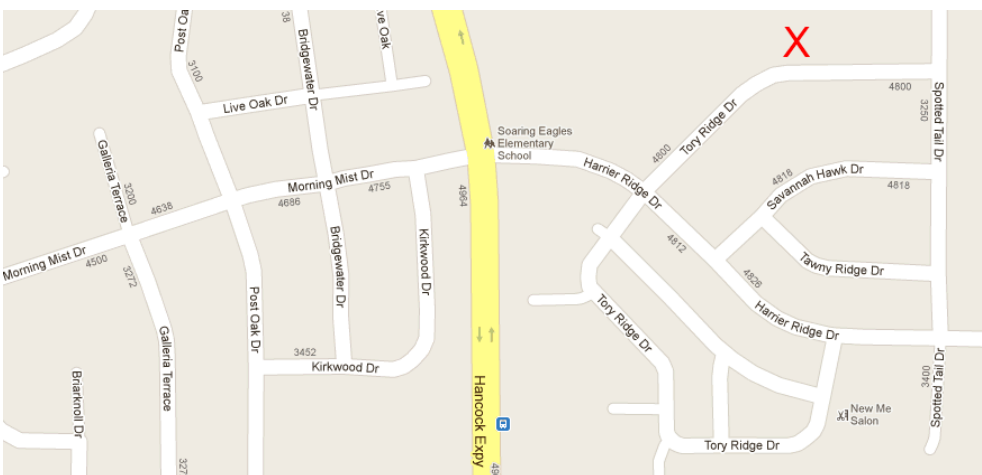

PENSTEMON PARK
Jet Wing Circle at Penstemon Park

PRAIRIE GRASS PARK
Near Lacy Lane and Chapman Drive at Prairie Grass Park

RUSKIN

Corner of Ruskin Dr. & Ruskin Way

SAGEBRUSH PARK

Crestline Drive at Sagebrush Park

SAINT ANDREWS CHURCH

On East Pikes Peak Ave near St. Andrew Church

SAND CREEK ELEMENTARY
Intersection of Brush Creek Road and Sand Creek Drive

SIERRA HIGH SCHOOL / YMCA
The West Parking Lot of the Southeast YMCA

SOARING EAGLES ELEMENTARY
Intersection of Tory Ridge Drive and Spotted Tail Drive near Soaring Eagles Elementary School

SPIRIT LIFE CHURCH
Near Spirit Life Church on Maxwell Street

STRATMOOR HILLS ELEMENTARY
Near Stratmoor Hills Elementary on Loomis Ave

STRATTON MEADOWS ELEMENTARY
South El Paso Ave across from Meadows Park Community Center

SUMMIT APARTMENTS
Tenderfoot Hill Road

TURMAN ELEMENTARY
Intersection of Monica Drive West and Foxridge Drive near Turman Elementary School