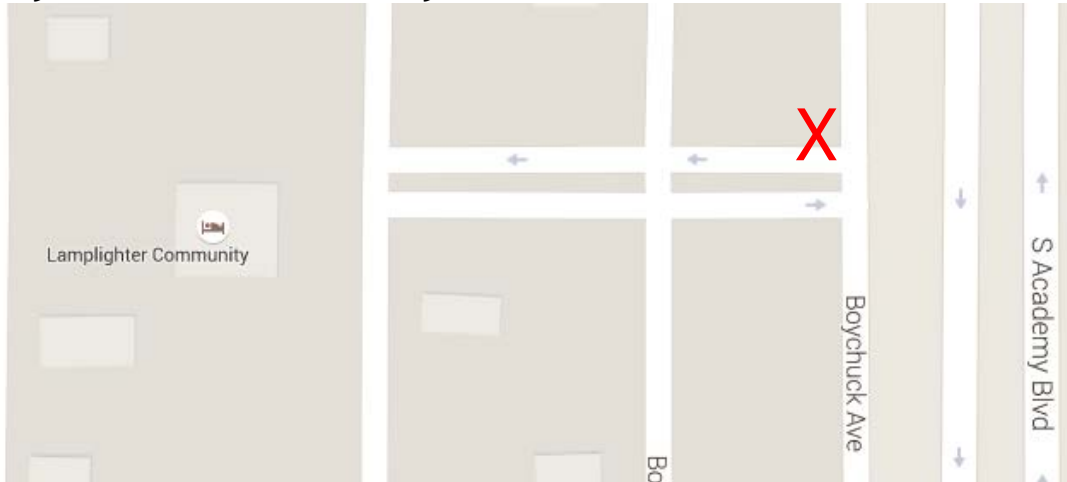

*****Please see attached maps for specific bus stop locations**

BUS STOPS / PARADAS

PLEASE NOTE, THE BUS STOP LOCATIONS ARE LISTED IN ALPHABETICAL ORDER.
LAS UBICACIONES DE LAS PARADAS DE AUTOBUS ESTA EN UN ORDER ALFABÉTICO.

AFTERNOON CIRCLE PARK

At Park on Afternoon Circle near Gazebo

BOYCHUCK AVENUE

Boychuck Ave near Academy and Hancock

BRICKER ELEMENTARY/ PANORAMA

Where Fenton Road meets Panorama Park

CANYON RIDGE MOBILE HOME PARK
Entrance of park